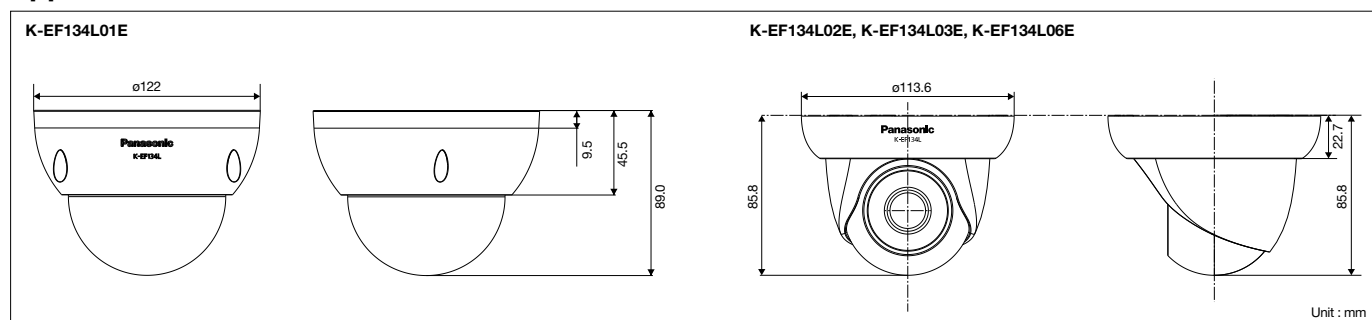

*1 [Image Adjust] Shutter: (0-)80 ms, Gain: (0-)100"

- Panasonic Security Viewer is not supported
- EMS (E-Series Management Software) & Mobile-EMS do not support i-PRO series NVR
- i-PRO series NVR limitations :
  1. Live & Playback (Split screen) may not support frame rate setting of camera.
  2. Resolution (Live, Playback & REC), only SXVGA(1280 × 960) is available.
- See support web page below for further details
  <http://security.panasonic.com/pss/security/library/e-series.html>

Appearance

Trademarks and registered trademarks

- iPad, iPhone and iPod touch are registered trademarks of Apple Inc.
- Android is a trademark of Google Inc.
- ONVIF is trademarks of ONVIF Inc.

Important

- Safety Precaution: Carefully read the Important Information, Installation Guide and operating instructions before using this product.
- Panasonic cannot be responsible for the performance of the network and/or other manufacturers' products used on the network.

- Masses and dimensions are approximate.
- Specifications are subject to change without notice.

DISTRIBUTED BY:

Panasonic

<http://security.panasonic.com/pss/security/library/e-series.html>

(2A-128EA)