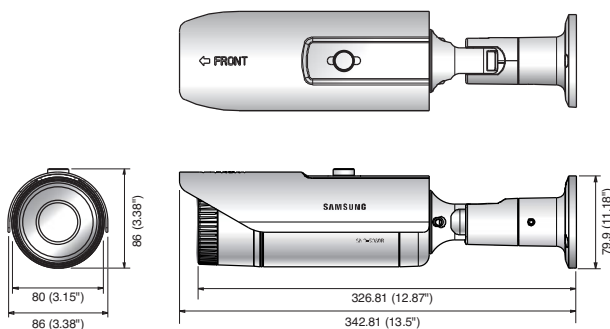

Dimensions

Unit : mm (inch)

Technical Specifications

SNO-5080RN/P

SNO-5080RN/P	
VIDEO	
Imaging Device	1/3" 1.3M PS CMOS
Total Pixels	1,384(H) x 1,076(V)
Effective Pixels	1,329(H) x 1,049(V)
Scanning System	Progressive
Min. Illumination	Color : 0.3Lux (F1.2, 50IRE), 0.005Lux (Sens-up 60x) B/W : 0.01Lux (F1.2, 50IRE), 0.0002Lux (Sens-up 60x)
S / N Ratio	50dB
Video Output	CVBS : 1.0Vp-p / 75Ω composite
LENS	
Focal Length (Zoom Ratio)	2.8 ~ 10mm (3.6x) Vari-focal
Max. Aperture Ratio	F1.2
Angular Field of View	H : 94.6°(Wide) ~ 28.8°(Tele), V : 68.4°(Wide) ~ 21.6°(Tele)
Lens Type	DC auto iris
OPERATIONAL	
On Screen Display	English, French, German, Spanish, Italian, Chinese, Korean, Russian, Japanese, Swedish, Danish, Portuguese
Camera Title	Off / On (Displayed up to 15 characters)
Day & Night	Auto (ICR) / Color / B/W
Backlight Compensation	Off / BLC / HLC
Contrast Enhancement	SSDR (Samsung Super Dynamic Range) (Off / On)
Digital Noise Reduction	SSNR III (2D+3D noise filter) (Off / On)
Privacy Masking	Off / On (12 Programmable zones)
Sens-up (Frame Integration)	Off / Auto (2x ~ 60x)
Gain Control	Off / Low / Medium / High / Manual
White Balance	ATW / AWC / Manual / Indoor / Outdoor
Electronic Shutter Speed	Auto / A.FLK / Manual (1/30 ~ 30,000sec)
Flip / Mirror	Off / On
Intelligent Video Analytics	Scene change, Virtual line, Enter / Exit, Appear / Disappear
Alarm I/O	Input 1ea / Output 1ea (Relay)
NETWORK	
Ethernet	RJ-45 (10/100BASE-T)
Video Compression Format	H.264, MPEG-4, MJPEG
Resolution	1280 x 1024, 1280 x 720P (HD), 800 x 600, 640 x 480, 320 x 240
Max. Framerate	22fps (1280 x 1024), 30fps (720P HD)
Video Quality Adjustment	H.264 / MPEG-4 : Compression level, Target bitrate level control MJPEG : Quality level control
Bitrate Control Method	H.264 / MPEG-4 : CBR or VBR, MJPEG : VBR
Streaming Capability	Multiple streaming (Up to 10 profiles)
Audio I/O	Line in / Line out
Audio Compression Format	G.711 u-law
Audio Communication	2-Way
IP	IPv4, IPv6
Protocol	TCP/IP, UDP/IP, RTP(UDP), RTP(TCP), RTSP, NTP, HTTP, HTTPS, SSL, DHCP, PPPoE FTP, SMTP, ICMP, IGMP, SNMPv1/v2c/v3(MIB-2), ARP, DNS, DDNS
Security	HTTPS(SSL) login authentication, Digest login authentication IP address filtering, User access log
Streaming Method	Unicast / Multicast
Max. User Access	10 users at unicast mode
Memory Slot	SD/SDHC memory slot
ONVIF Conformance	Yes
Web Viewer	Supported OS : Windows XP / VISTA / 7, MAC OS Supported Browser : Internet Explorer 6.0 or Higher, Firefox, Google Chrome, Apple Safari
Central Management Software	NET-i viewer
ENVIRONMENTAL	
Operating Temperature / Humidity	-10°C ~ +50°C (+14°F ~ +122°F) / 20% ~ 80% RH
Ingress Protection	IP66 Grade (Waterproof)
ELECTRICAL	
Input Voltage / Current	12V DC, 24V AC, PoE (IEEE802.3af)
Power Consumption	Max 10W
MECHANICAL	
Color / Material	Dark gray / Metal
Dimensions (WxHxD)	Ø86 x 302.6mm (Ø3.39" x 11.91") (Bracket angle 90°), 342.81mm (13.5") (Bracket angle 180°)
Weight	TBD