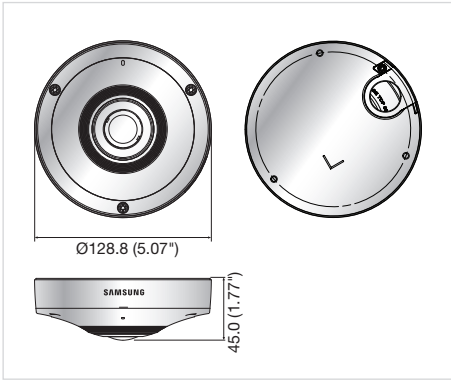

Dimensions

Unit : mm (inch)

Specifications