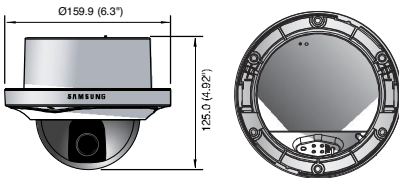

SND-7080F

The Eco mark represents Samsung Techwin's will to create environment-friendly products, and indicates that the product satisfies the EU RoHS Directive.

Design and specifications are subject to change without notice.

SAMSUNG TECHWIN CO., LTD.

701, Sampyeong-dong, Bundang-gu, Seongnam-si, Gyeonggi-do Korea 463-400
Tel : +82-70-7147-8741 ~ 8749, 8752 ~ 8760 Fax : +82-31-8018-3745
www.samsungsecurity.com www.samsungcctv.com

SAMSUNG TECHWIN AMERICA Inc.

SAMSUNG TECHWIN EUROPE LTD.

DISTRIBUTED BY