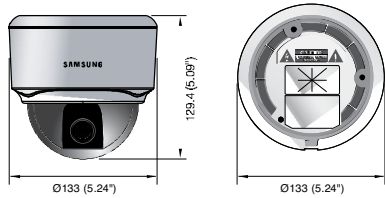

Dimensions

Unit : mm (inch)

SND-7080