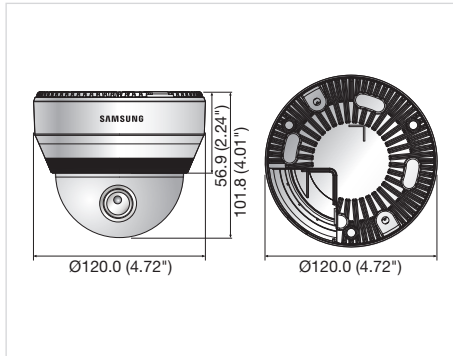

Dimensions

Unit : mm (inch)

The Eco mark represents Samsung Techwin's will to create environment-friendly products, and indicates that the product satisfies the EU RoHS Directive.

Design and specifications are subject to change without notice.

■ DISTRIBUTED BY

SAMSUNG TECHWIN CO., LTD.

6, Pangyo-ro 319beon-gil, Bundang-gu, Seongnam-si, Gyeonggi-do, SEOUL 463-400 Rep. of KOREA
Tel : +82-70-7147-8741~8749, 8752~8760 Fax : +82-31-8018-3745 www.samsungsecurity.com www.samsungcctv.com
COPYRIGHT BY SAMSUNG TECHWIN. ALL RIGHT RESERVED

SAMSUNG TECHWIN EUROPE LTD.
2nd Floor, No. 5 The Heights, Brooklands, Weybridge,
Surrey, KT13 ONY, UK
Tel : +44-1932-82-6700 Fax : +44-1932-82-6701

SAMSUNG TECHWIN