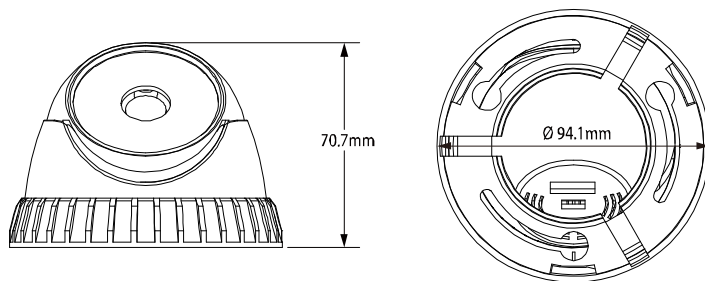

DG103A

HD CCTV 1080P IR Dome Camera

● FEATURES

- (1) 1/2.7" CMOS Sensor
- (2) 1080P video output
- (3) Low light sensitivity of 0.1 Lux / F1.8, 0Lux (IR LED ON)
- (4) Day and night 24-hour surveillance with IR effective distance up to 20 meters
- (5) Camera parameters adjustable when used with AVTECH HD CCTV DVR

● DIMENSIONS*

*Dimensional Tolerance: ± 5mm

● SPECIFICATIONS*

MODEL	DG103A
Pick-up Element	1/ 2.7" CMOS image sensor
Number of Pixels	1930(H) x 1088(V)
Video Frame Rate	1080P@30fps / 1080P@25fps
Min. Illumination	0.1 Lux / F1.8, 0 Lux (IR LED ON)
S/N Ratio	More than 48dB (AGC OFF)
Shutter Speed	1/30 (1/25) sec ~ 1/720000 (1/600000) sec
Lens	f3.6mm / F1.8
Lens Angle	96° (Horizontal) / 50° (Vertical) / 116° (Diagonal)
IR LED	21 units
IR Effective Distance	Up to 20 meters
IR Shift	YES
Day & Night Mode	YES
IRIS Mode	AES
White Balance	AUTO / USER / PUSH / 8000K / 6000K / 4200K / 3200K
AGC	Auto
Sharpness	YES
Flickerless	50HZ / 60HZ / OFF
BLC	YES
Operating Temperature	0°C ~ 40°C
Power Source (±10%)	DC12V / 0.5A
Current Consumption (±10%)	200mA