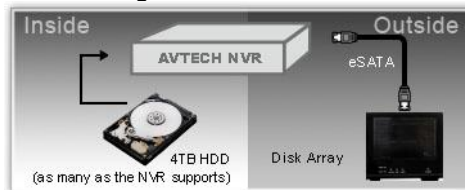

Smart Recording

High video resolution switch for events to optimize the recording efficiency of the hard disk

External Disk Array Support for More Video Storage

eSATA interface built-in to connect a disk array (up to 4-bay disk array with RAID 0 and 1) for more video storage

Full HD HDMI Video Output

1920*1080 Full HD video output service, giving the best image quality on LCD / LED monitors

RS485 Communication

Capable of external device connection to extend the functionality and flexibility of your NVR