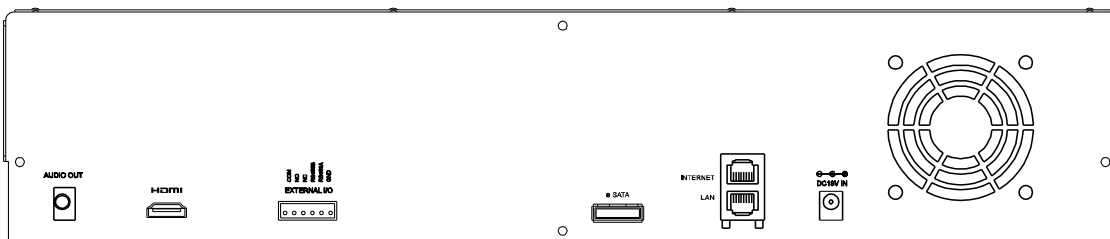

Smart Recording

High video resolution switch for events to optimize the recording efficiency of the hard disk

External Disk Array Support for More Video Storage

eSATA interface built-in to connect a disk array (up to 4-bay disk array with RAID 0 and 1) for more video storage

Rear Panel

Specifications*

| Hardware | | |
|----------------------------------|--|----------|
| Video Input | One LAN port (up to 16 IP cameras) | |
| Video Output | HDMI | |
| Video Output Resolution | 1920 x 1080 | |
| Audio Output | YES | |
| HDD Storage** | Three 4TB hard disks | |
| eSATA Port | YES | |
| RS-485 Port | YES | |
| USB Ports | Two USB 2.0 ports | |
| IR Remote Control | YES | |
| Ethernet | LAN port | 1000Mbps |
| | Internet port | 1000Mbps |
| Software | | |
| Video Compression Format | H.264 | |
| Audio Compression Format | G711 | |
| Local / Remote Display Mode | 16CH | |
| Local / Remote Playback Mode | 16CH | |
| Local Single Channel Playback | YES | |
| Recording Mode | Manual / Event / Alarm / Schedule | |
| Recording Throughput | Up to 480 IPS @ 1920 x 1080, Up to 120Mbps | |
| Pre-alarm Recording | YES | |
| Quick Search | Time / Event | |
| Event Notification | Push Status / Video Mail / Message Mail | |
| Security | Multiple user access levels with password | |
| Remote Access | (1) Internet Explorer on Windows operating system (2) Video Viewer on Windows and Mac operating system (3) EagleEyes on iOS & Android mobile devices | |
| Max. Online User | 10 | |
| General | | |
| Power Source (±10%) | DC19V / 3.42A | |
| Power Consumption (±10%) | 17.5W (without a hard disk connected) | |
| Operating Temperature | 10°C ~ 40°C (50°F ~104°F) | |
| Dimensions (mm)*** | 432(W) × 90(H) × 326(D) | |
| Minimum PC Browsing Requirements | <ul style="list-style-type: none"> • Intel core i3 or higher, or equivalent AMD • 2GB RAM • AGP graphics card, Direct Draw, 32MB RAM • Windows 7, Vista & XP, DirectX 9.0 or later • Internet Explorer 7.x or later | |