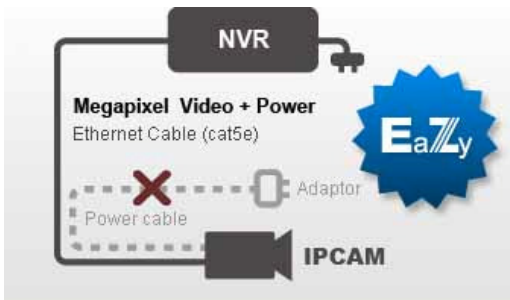

4CH HD Video Recorder

Features

One Ethernet Cable Solution (PON, Power-over-Network)

Camera power supply & video transmission over one Ethernet cable to eliminate the needs of power adapters for your cameras during the whole HD surveillance system setup

HD Video Recording

- HD real-time recording brings users clear images while video recording and playback
- 1920*1080 Full HD video output service, giving the best image quality on LCD / LED monitors