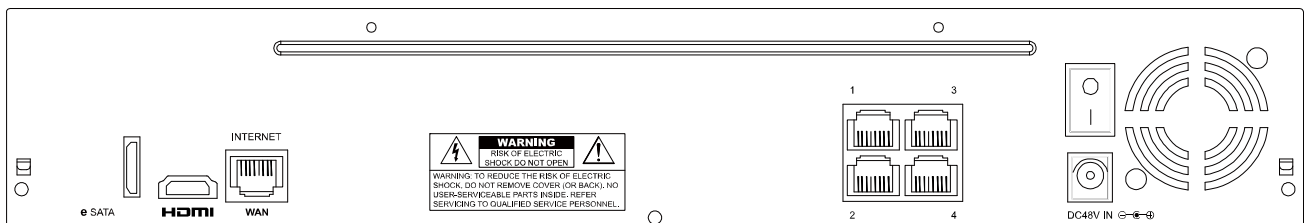

AVH0401

One Cable solution (PON)
HD Video Recording

4CH HD Video Recorder

Features

One Ethernet Cable Solution (PON, Power-over-Network)

Camera power supply & video transmission over one Ethernet cable to eliminate the needs of power adapters for your cameras during the whole HD surveillance system setup

HD Video Recording

- HD real-time recording brings users clear images while video recording and playback
- 1920*1080 Full HD video output service, giving the best image quality on LCD / LED monitors

Full HD HDMI Video Output

1920*1080 Full HD video output service, giving the best image quality on LCD / LED monitors

Rear Panel

Free DDNS Service

Free DDNS service to configure your device to Internet easily

Smart Recording

High video resolution switch for events to optimize the recording efficiency of the hard disk

External Disk Array Support for More Video Storage

eSATA interface built-in to connect a disk array (up to 4-bay disk array with RAID 0 and 1) for more video storage

Multi-platform Remote Access

- Fully compatible with iPhone & iPad, and Internet Explorer on Windows operating system
- AVTECH free CMS program on both Windows and MAC OS